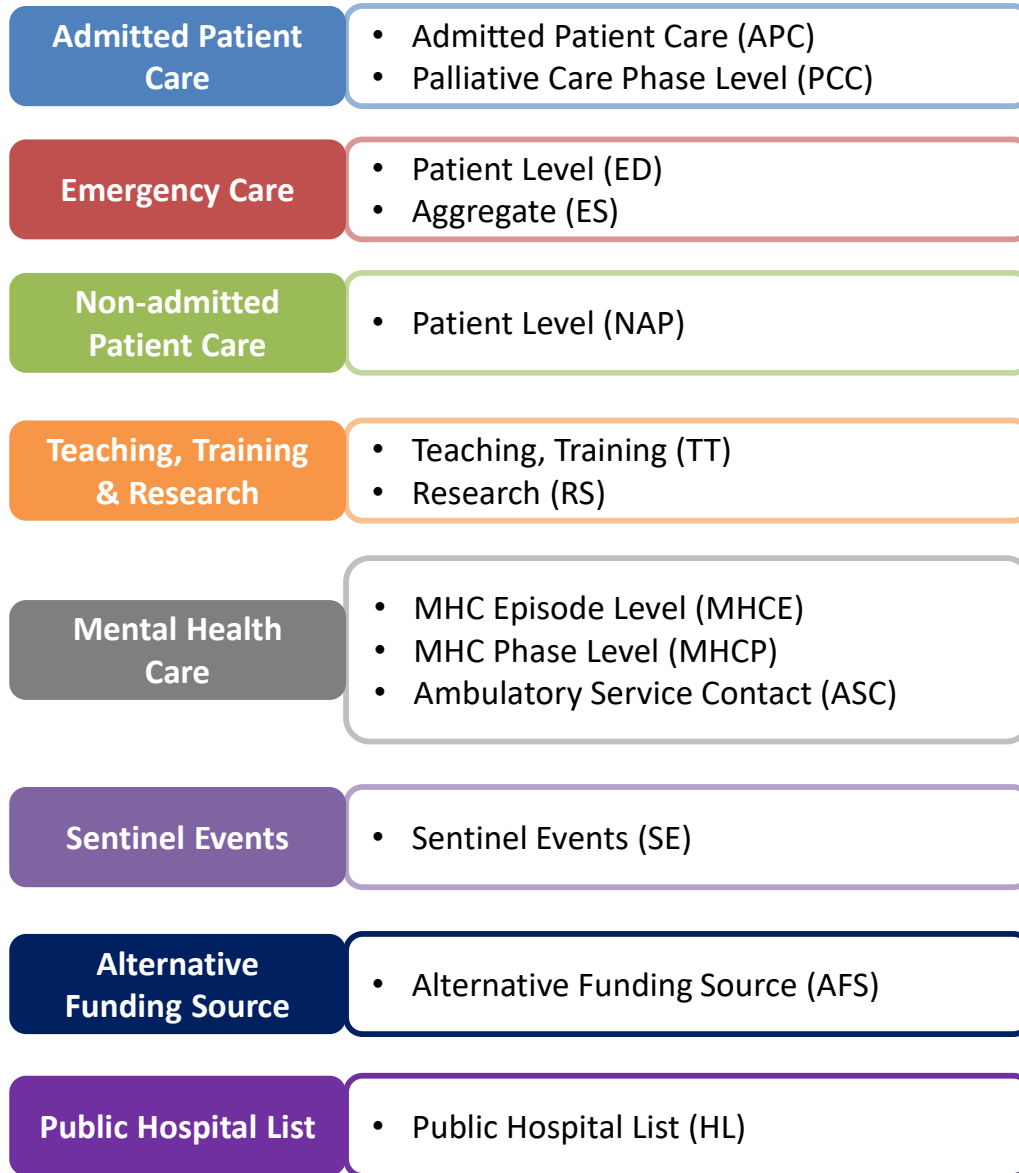

## 2025-26 ABF Data Request Specification Structure

↔ Linkable